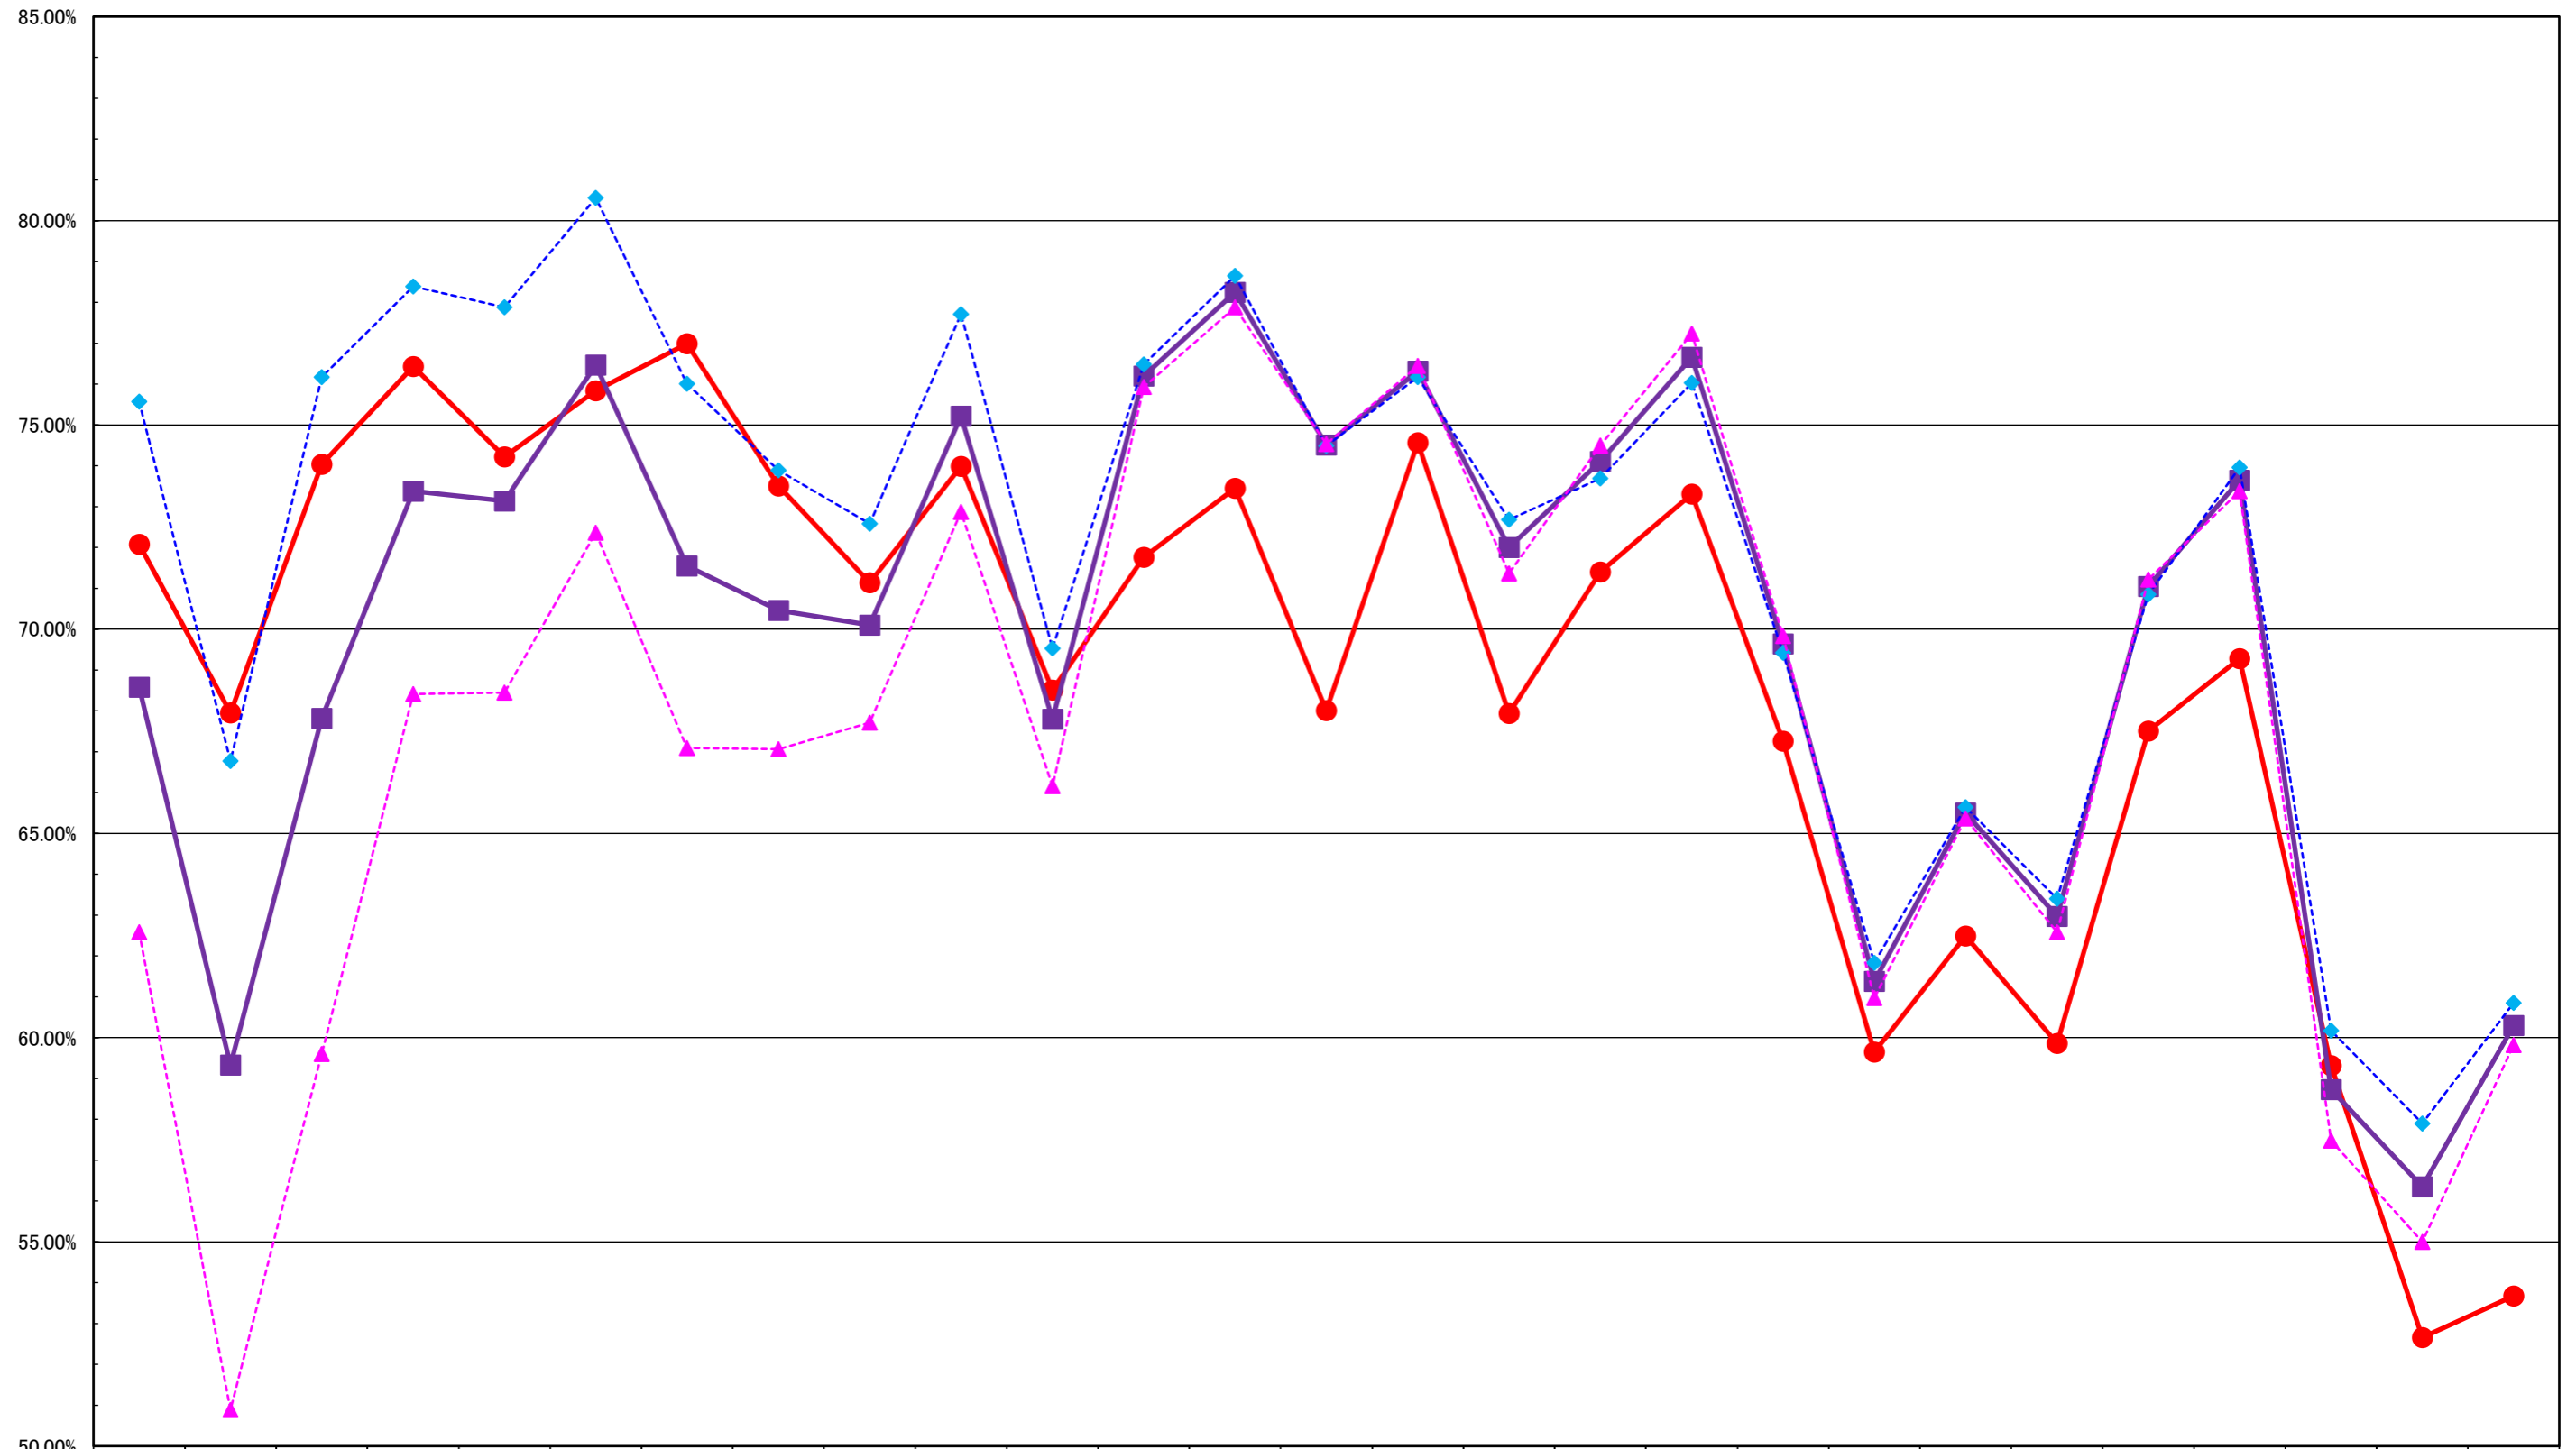

衆議院議員総選挙(中選挙区・小選挙区) 投票率の推移

	昭21.4.10 (第22回)	昭22.4.25 (第23回)	昭24.1.23 (第24回)	昭27.10.1 (第25回)	昭28.4.19 (第26回)	昭30.2.27 (第27回)	昭33.5.22 (第28回)	昭35.11.20 (第29回)	昭38.11.21 (第30回)	昭42.1.29 (第31回)	昭44.12.27 (第32回)	昭47.12.10 (第33回)	昭51.12.5 (第34回)	昭54.10.7 (第35回)	昭55.6.22 (第36回)	昭58.12.18 (第37回)	昭61.7.6 (第38回)	平2.2.18 (第39回)	平5.7.18 (第40回)	平8.10.20 (第41回)	平12.6.25 (第42回)	平15.11.9 (第43回)	平17.9.11 (第44回)	平21.8.30 (第45回)	平24.12.16 (第46回)	平26.12.14 (第47回)	平29.10.22 (第48回)
● 全国平均	72.08%	67.95%	74.04%	76.43%	74.22%	75.84%	76.99%	73.51%	71.14%	73.99%	68.51%	71.76%	73.45%	68.01%	74.57%	67.94%	71.40%	73.31%	67.26%	59.65%	62.49%	59.86%	67.51%	69.28%	59.32%	52.66%	53.68%
■ 全道平均	68.58%	59.33%	67.82%	73.38%	73.14%	76.47%	71.55%	70.46%	70.10%	75.22%	67.80%	76.20%	78.25%	74.51%	76.32%	72.00%	74.11%	76.66%	69.64%	61.38%	65.50%	62.97%	71.05%	73.65%	58.73%	56.35%	60.30%
◆ 全道平均(男)	75.57%	66.77%	76.17%	78.39%	77.88%	80.56%	76.01%	73.89%	72.58%	77.71%	69.53%	76.48%	78.65%	74.49%	76.17%	72.68%	73.69%	76.03%	69.42%	61.83%	65.64%	63.40%	70.85%	73.96%	60.17%	57.90%	60.85%
▲ 全道平均(女)	62.58%	50.89%	59.60%	68.41%	68.45%	72.36%	67.09%	67.06%	67.71%	72.87%	66.16%	75.93%	77.88%	74.53%	76.45%	71.37%	74.50%	77.24%	69.83%	60.97%	65.37%	62.58%	71.22%	73.38%	57.48%	55.00%	59.82%